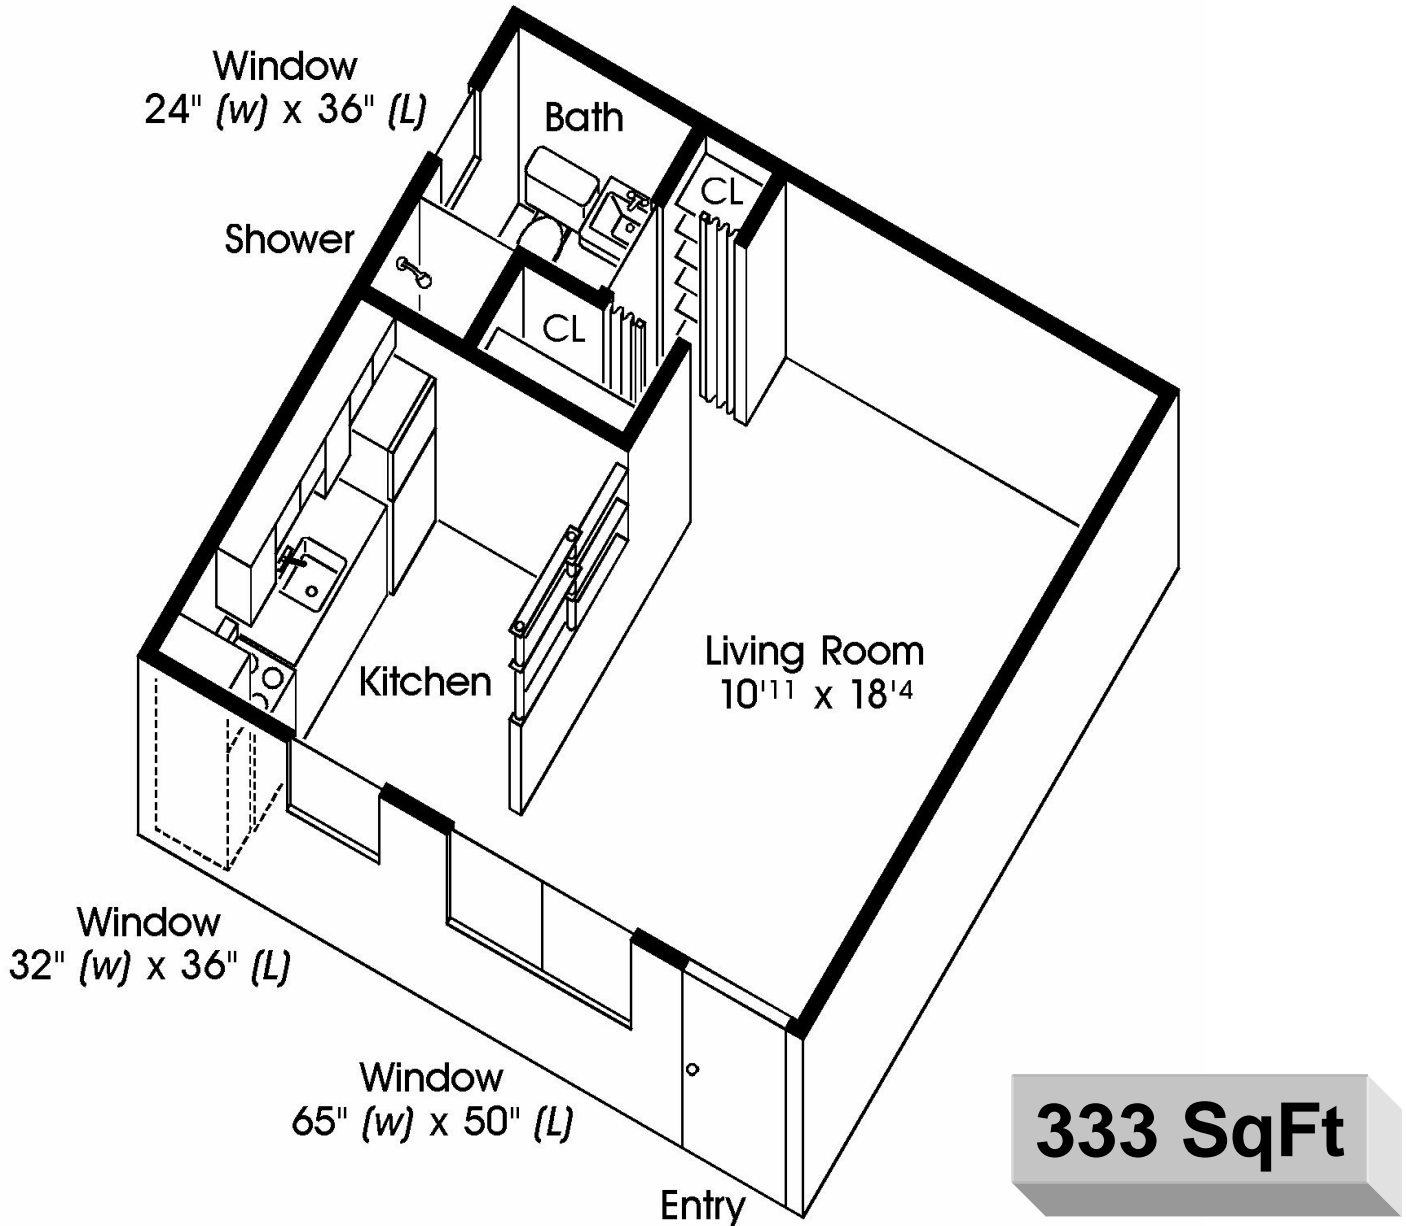

Seth Green Park

Studio Deluxe Apartment

Address

Seth Green Park Office
249 Norton Village Lane
Rochester, New York 14609

E-Mail Address

Office@SethGreenPark.com

Phone Number

585-467-2442