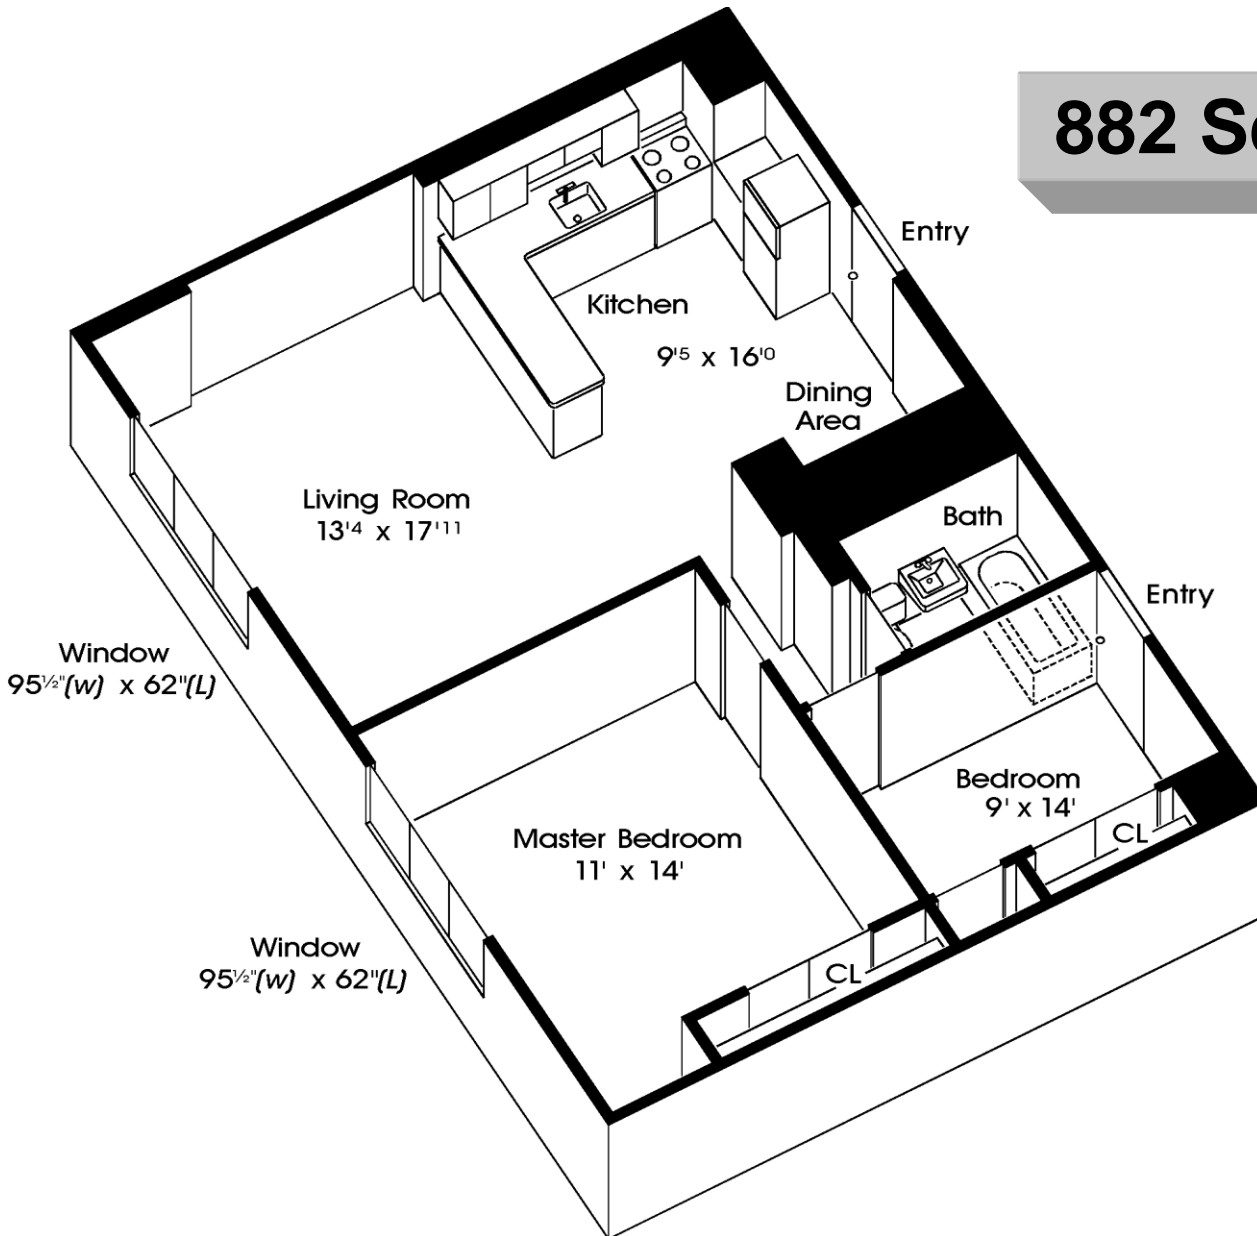

Seneca Towers

One Bedroom Deluxe Apartment

882 SqFt

Address

Seneca Towers Office
200 Seth Green Drive
Rochester, New York 14621

E-Mail Address

Office@SenecaTowers.com

Phone Number